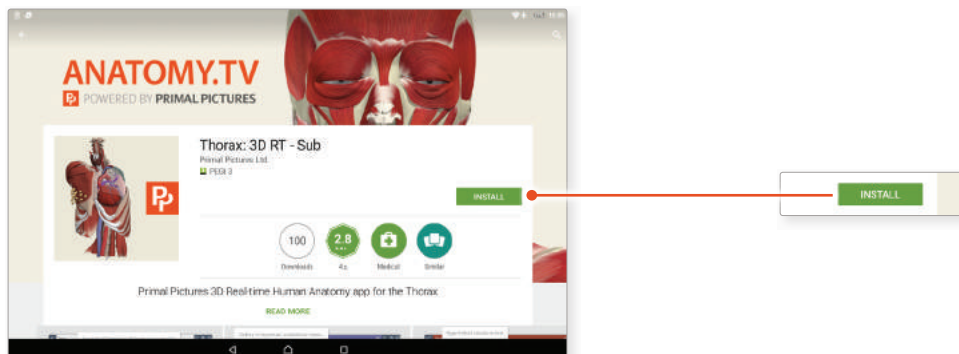

STAT!Ref users

DOWNLOADING THE APPS

1

Log into the **STAT!Ref** portal and navigate to Primal Pictures.

Select **3D Real-time** and the region of your choice.

2

If the app is not already installed you will be redirected to the Google Play Store. Select **INSTALL** to download the app.

Remember there are 11 individual apps to download in the series.

You can also find the apps by searching for **PRIMAL 3D RT** directly in the Google Play store.

STAT!Ref users

LOGGING IN TO THE APPS

3

Return to **anatomy.tv** and click on the region you have downloaded.

4

Once the product has loaded you will see the QuickStart screen – tap anywhere to access the Real-time interface.

You will remain logged in as long as your STAT!Ref login is active.