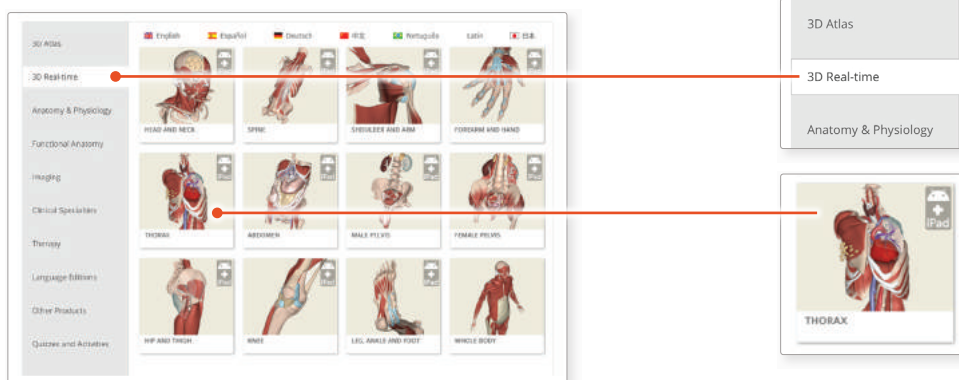

STAT!Ref users

DOWNLOADING THE APPS

1

Log into the **STAT!Ref** portal and navigate to Primal Pictures.

Select **3D Real-time** and the region of your choice.

2

If the app is not already installed you will be redirected to the Google Play Store. Select **INSTALL** to download the app.

Remember there are 11 individual apps to download in the series.

You can also find the apps by searching for **PRIMAL 3D RT** directly in the Google Play store.

STAT!Ref users

LOGGING IN TO THE APPS

3

Return to **anatomy.tv** and click on the region you have downloaded.

4

Once the product has loaded you will see the QuickStart screen – tap anywhere to access the Real-time interface.

You will remain logged in as long as your STAT!Ref login is active.