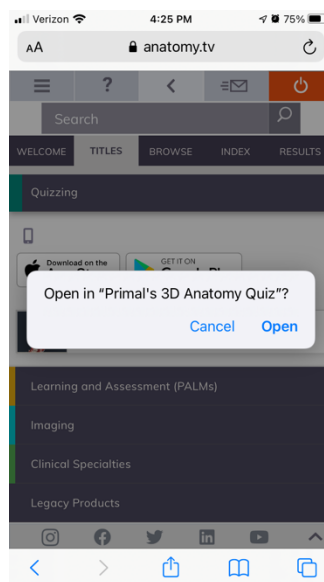

ACCESSING THE ANATOMY.TV 3D ANATOMY QUIZ APP

1. Open a web browser on your phone and access Primal Pictures as you would normally.
2. Go to the Quizzing section under the Titles tab and download the app via the App Store or Google Play based on your device type.

3. Go back to your web browser and access Anatomy.tv again as you would normally.
4. Click on the Anatomy Quiz module and click to "Launch the app" once a pop-up appears. You may be asked again to open the app, so click to "Open in Primal's 3D Anatomy Quiz."