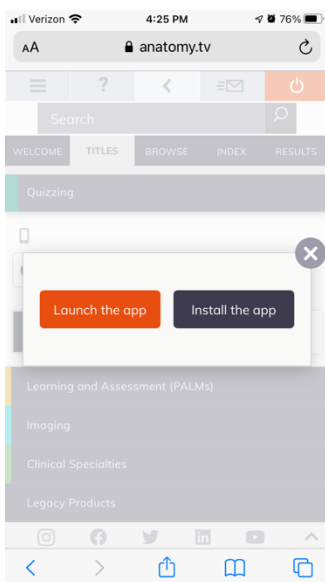

ACCESSING THE ANATOMY.TV 3D ANATOMY QUIZ APP

1. Open a web browser on your phone and access Primal Pictures as you would normally.
2. Go to the Quizzing section under the Titles tab and download the app via the App Store or Google Play based on your device type.

3. Go back to your web browser and access Anatomy.tv again as you would normally.
4. Click on the Anatomy Quiz module and click to "Launch the app" once a pop-up appears. You may be asked again to open the app, so click to "Open in Primal's 3D Anatomy Quiz."